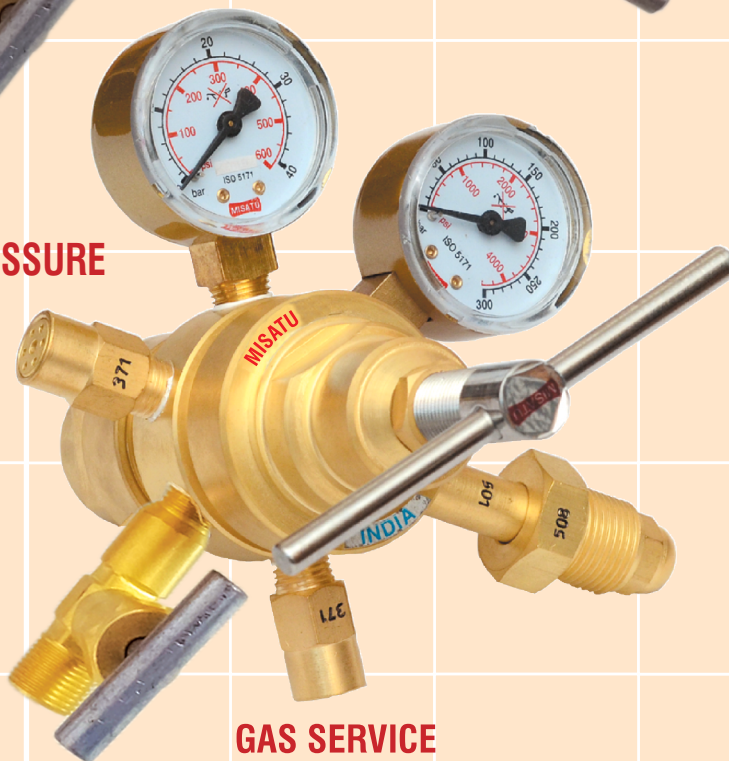

COMPRESS GAS REGULATOR SUITABLE FOR CNC APPLICATION

'P' SERIES HIGH PRESSURE
BALANCE POPPET PISTON TYPE REGULATOR
FOR 25 BAR & ABOVE

'DH' SERIES HIGH PRESSURE
DOUBLE STAGE
UPTO 25 BAR

GAS SERVICE
ARGON • AIR • NITROGEN • OXYGEN
PIONEER YESTERDAY - LEADER TODAY